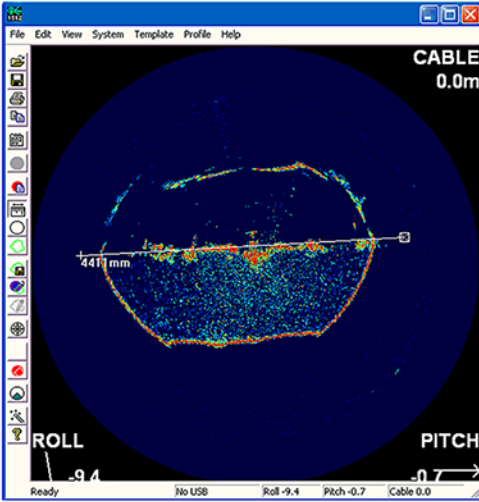

# Profile Images

System Control

Control | Image | Status | Auxiliary | Tiling

Range: Min Max 3000 mm

Pulse length: Min Max 12 us

Sector/Centre: 30, 60, 90, 120, 150, 180, 210, 240, 270, 300, 330

Sectors: 30, 60, 90, 120, 150, 180, 210, 240, 270