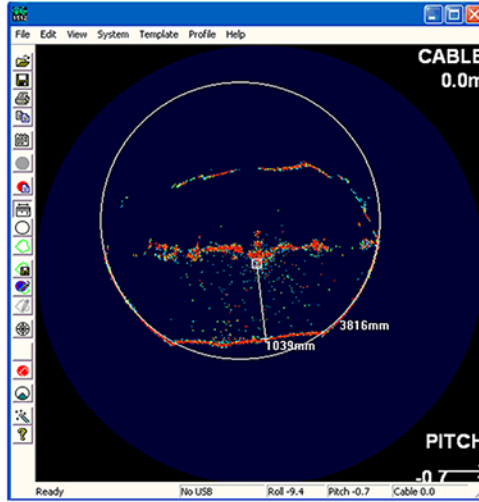

# Profile Images

System Control

Control | Image | Status | Auxiliary | Tiling

Range: Min Max 3000 mm

Pulse length: Min Max 12 us

Sector/Centre: 30, 60, 90, 120, 150, 180, 210, 240, 270, 300, 330

Sectors: 30, 60, 90, 120, 150, 180, 210, 240, 270